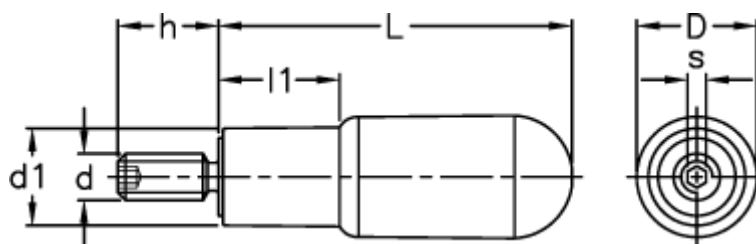

Article number: 2304120661

Description: E+G Two-volume revolving handle  
I.621/90+x-M10

## Measures

---

D = 25.0

d1 = 19.5

d 6g = M10

h = 17

L = 90

l1 = 30